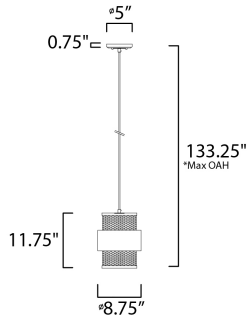

*max overall height

MEASUREMENTS

- DIMENSION : 8.75" L x 8.75" W x 11.75" H
- MAX OAH : 133.25" OAH
- CANOPY : 5" W x 0.75" H x 5" L
- HANGING WEIGHT : 5.5 lb

LAMPING

- INPUT VOLTAGE : 120V
- BULB : 1 x 60W Incandescent E26 Medium , 60W Total
- BULB INCLUDED : (Not Included)
- DIMMABLE : Yes